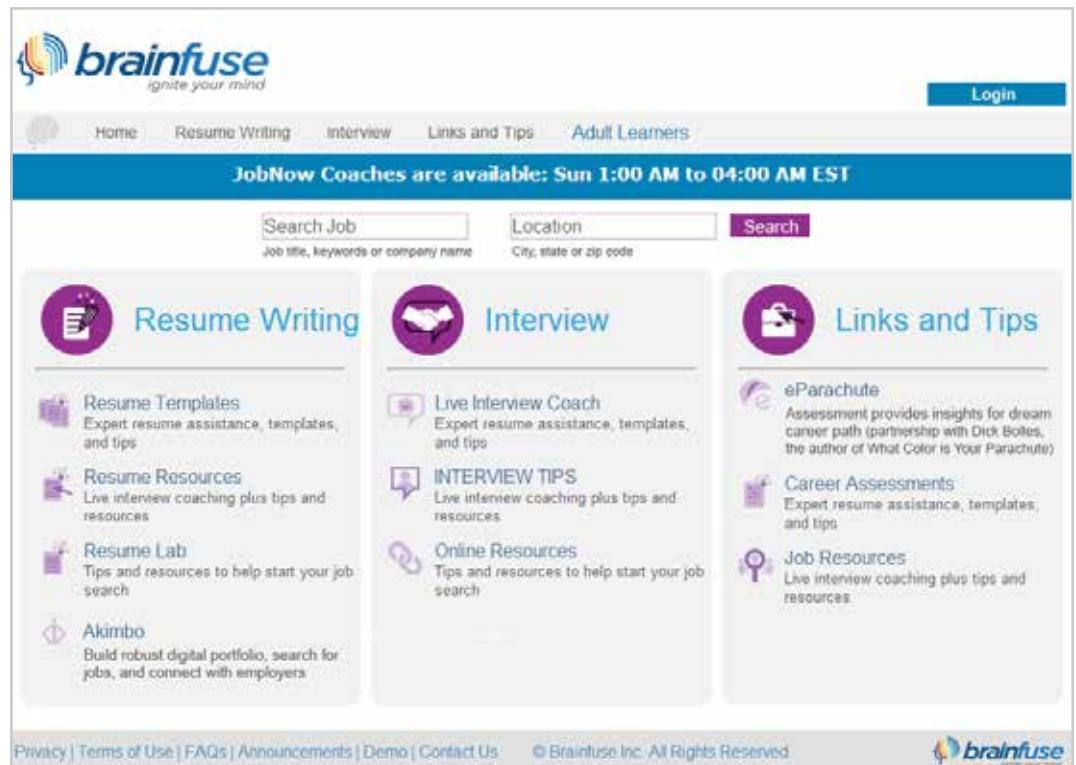

# JobNow™

**Online career assistance and so much more**

JobNow is a one-of-a-kind job coaching service designed to help patrons land the job of their dreams.

info@brainfuse.com    www.brainfuse.com    1.866.BRAINFUSE