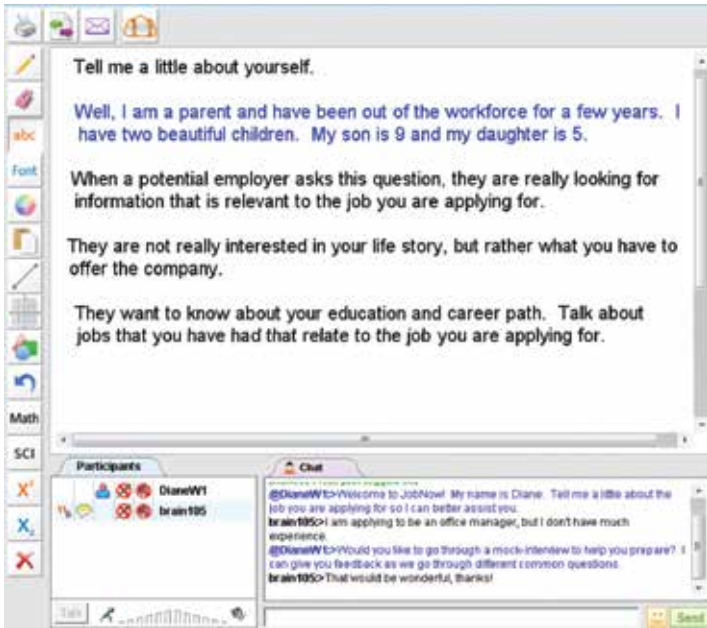

INTERVIEW PREPARATION

Live Interview Coaching

Live one-on-one interview coaching from our online instructors includes simulated interview practice in our virtual classroom.

Interview Toolbox

A continually-updated library of effective interview preparation strategies, common employer questions, and proven interview techniques.

SPANISH LANGUAGE SUPPORT

Brainfuse offers live career coaching and tutoring services in Spanish for all subjects offered in English. All of our Spanish-speaking tutors are U.S.-based.

OUR JOB COACHES

No other online tutoring company devotes more resources to selecting high-caliber job coaches:

- All job coaches have bachelor's degrees, and many have master's degrees.
- All job coaches must have prior human resources experience.
- We regularly monitor job coaches to ensure that they meet strict performance standards.

THE ADULT LEARNING CENTER™

(Skills Building for Adult Learners)

We built the Adult Learning Center to meet the unique needs of an adult population. It offers skills building, test preparation, and a unique academic skills center:

Live Academic Tutoring

Adult learners who need help with an assignment in class, or need academic support for any other reason, can connect with a live tutor through our online classroom.

Live Skills Tutoring

Our skills building service draws upon the successful skills building model for our K-12 users but has been completely redesigned for adult learners who need help mastering an academic skill.

Writing Assistance

The Adult Learning Center offers both live writing assistance and an intensive writing lab to help users produce business letters, term papers, job resumes, or any other piece of writing.

Test Center

Our Adult Test Center helps adult learners prepare for tests and master academic skills.